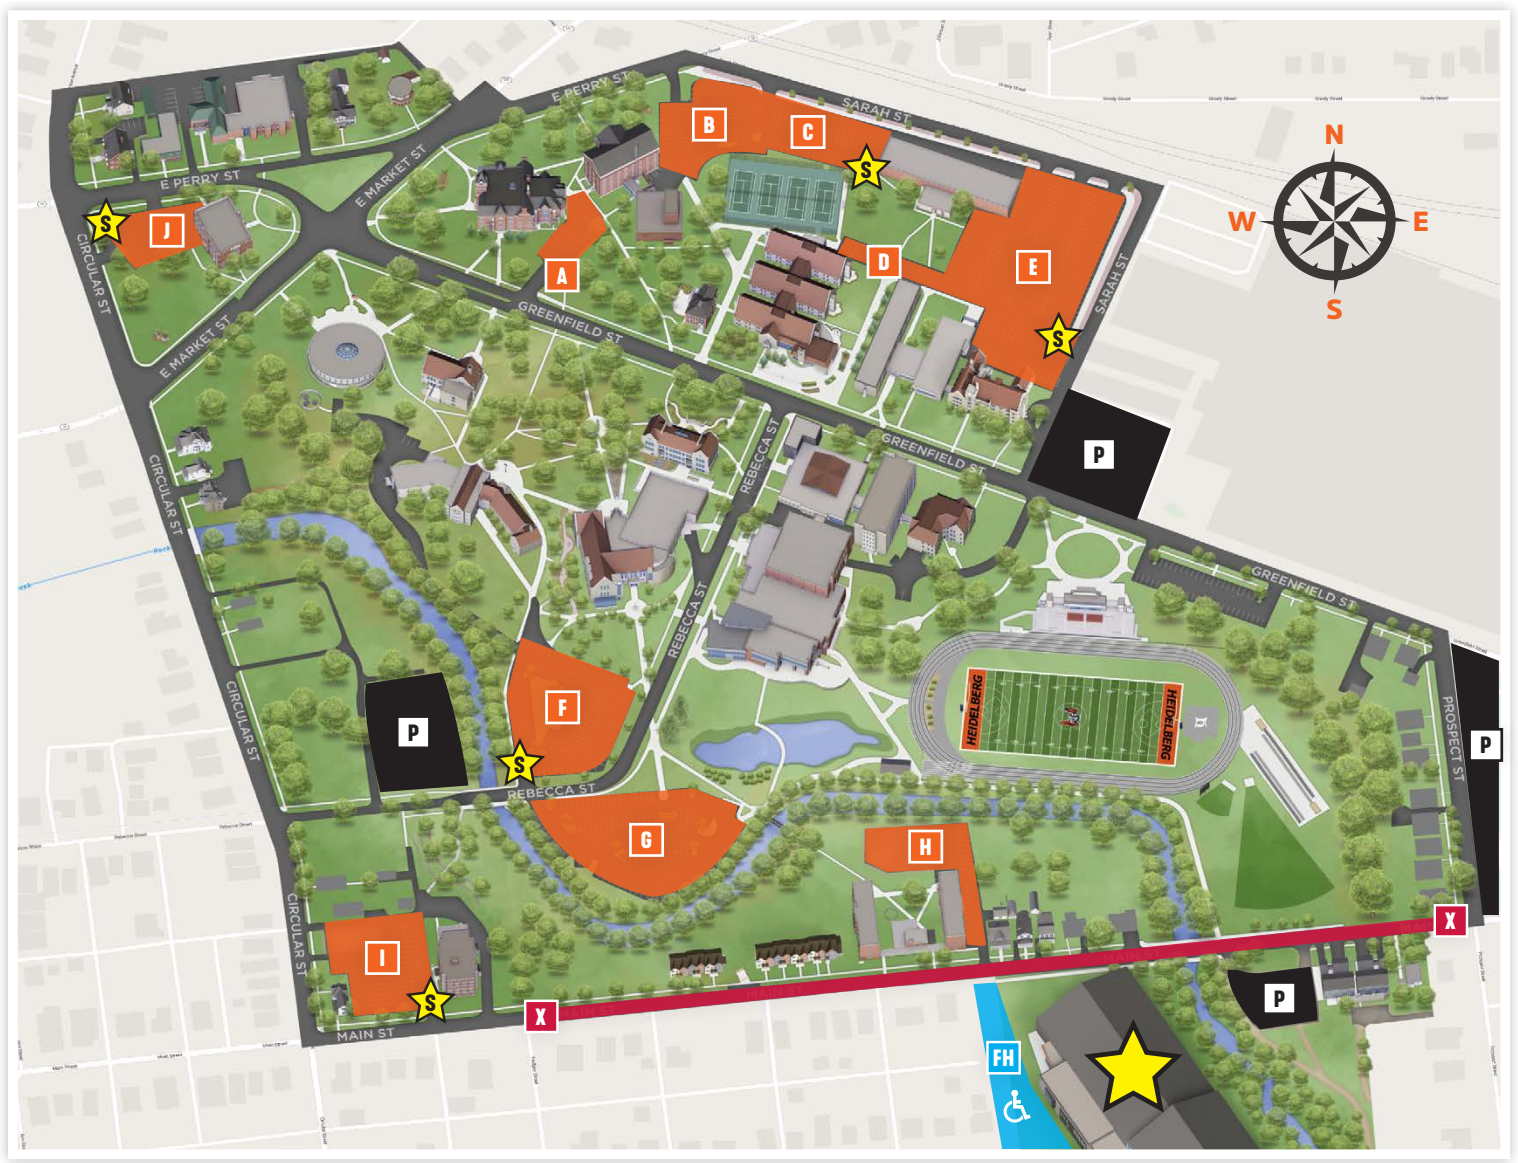

## **CAMPUS PARKING**

Lots A-J

## **SHUTTLE PICK-UP / DROP-OFF**

*Shuttles to and from Frann's Fieldhouse*

## **ALTERNATIVE EVENT PARKING**

*Labeled P*

## **HANDICAP PARKING**

*Accessible via the Walker St. Entrance*